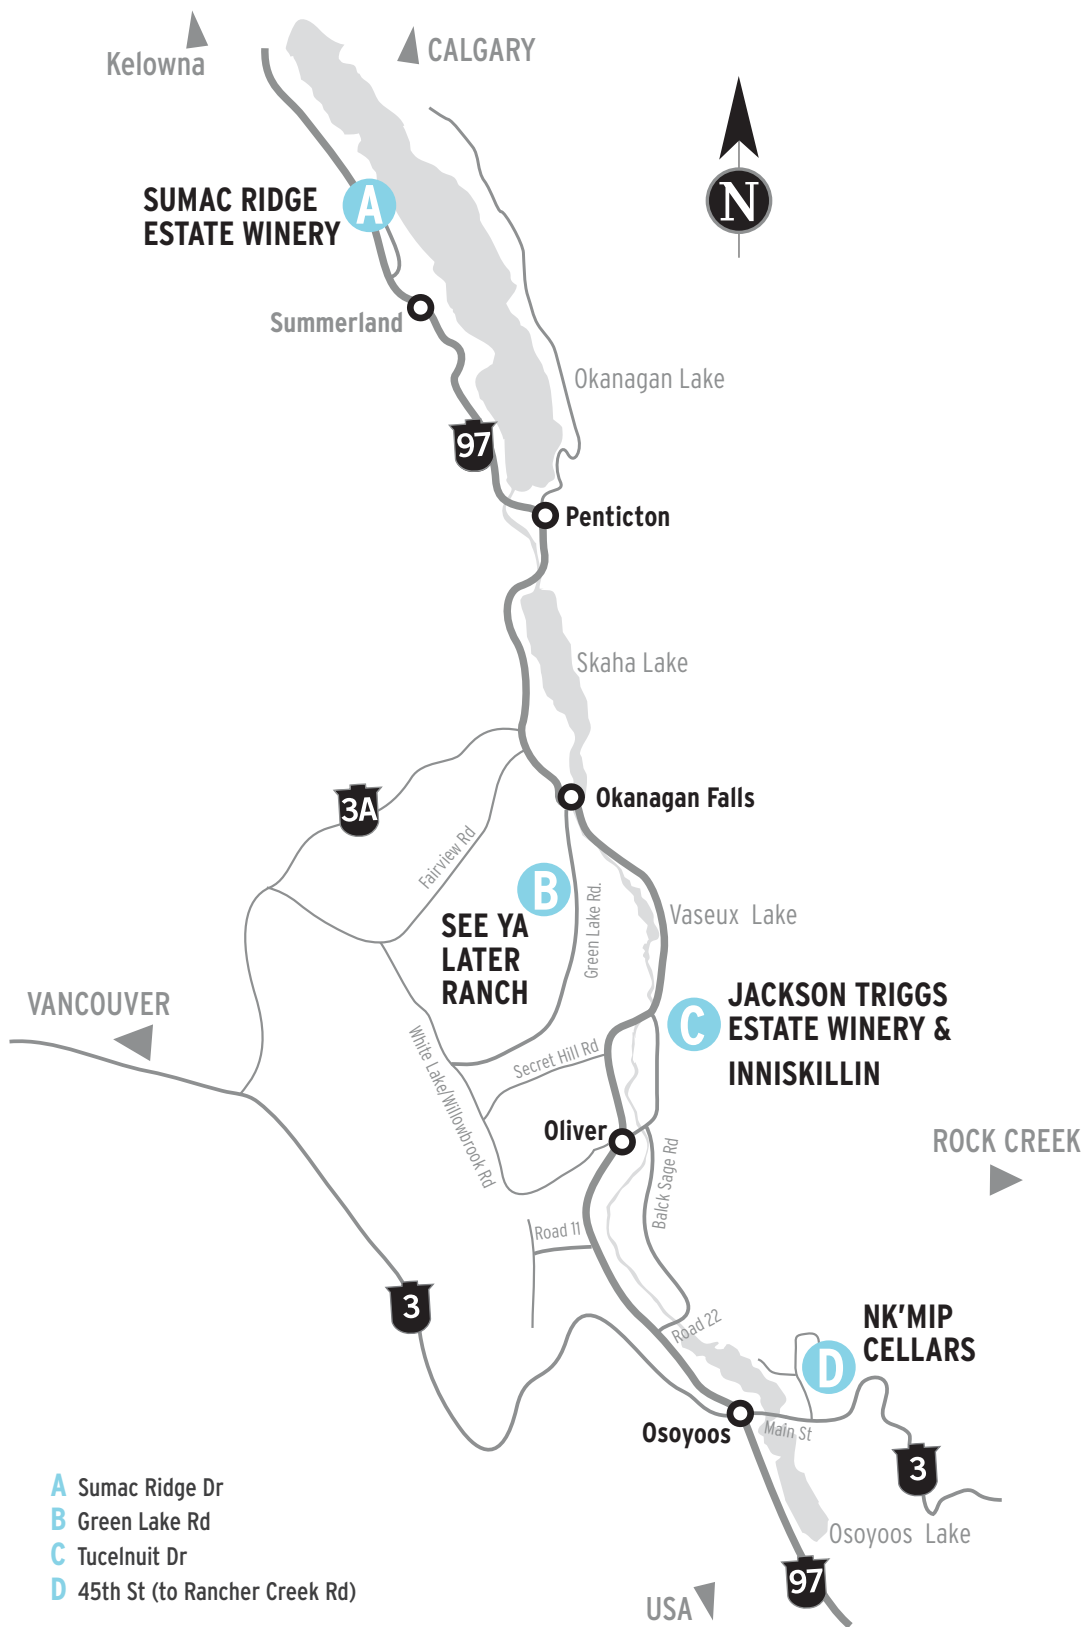

GREAT ESTATES OKANAGAN

FIVE AWARD-WINNING WINERIES, ONE UNFORGETTABLE EXPERIENCE

SUMAC ESTATE WINERY RIDGE

Sumac Ridge Estate Winery
17403 Highway 97N
Summerland, BC V0H 1Z0 Canada
T. 250.494.0451
GPS 49N 61.93.38 119W 68.09.17
Open year round.

SEE YA LATER RANCH

See Ya Later Ranch
2575 Green Lake Road
(Just 5 km off Highway 97)
Okanagan Falls, BC V0H 1R0
T. 250-497-8267
GPS 49N 18.26.41 119W 33.54.4
Open year round.

JT JACKSON-TRIGGS ESTATE WINES

Jackson-Triggs Estate Winery & Inniskillin Estate Winery
7587 Tucelnuit Drive
(Just north of Oliver, off Highway 97)
Oliver, BC V0H 1T0
T. 250.498.4500
GPS 49N 13.868 119W 32.140
Open year round.

NK'MIP { INKAMEEP } CELLARS

NK'Mip Cellars
1400 Rancher Creek Road
Osoyoos, BC V0H 1V6
T. 250.495.2985
GPS 49N 2.3023 119W 26.0167
Open year round.